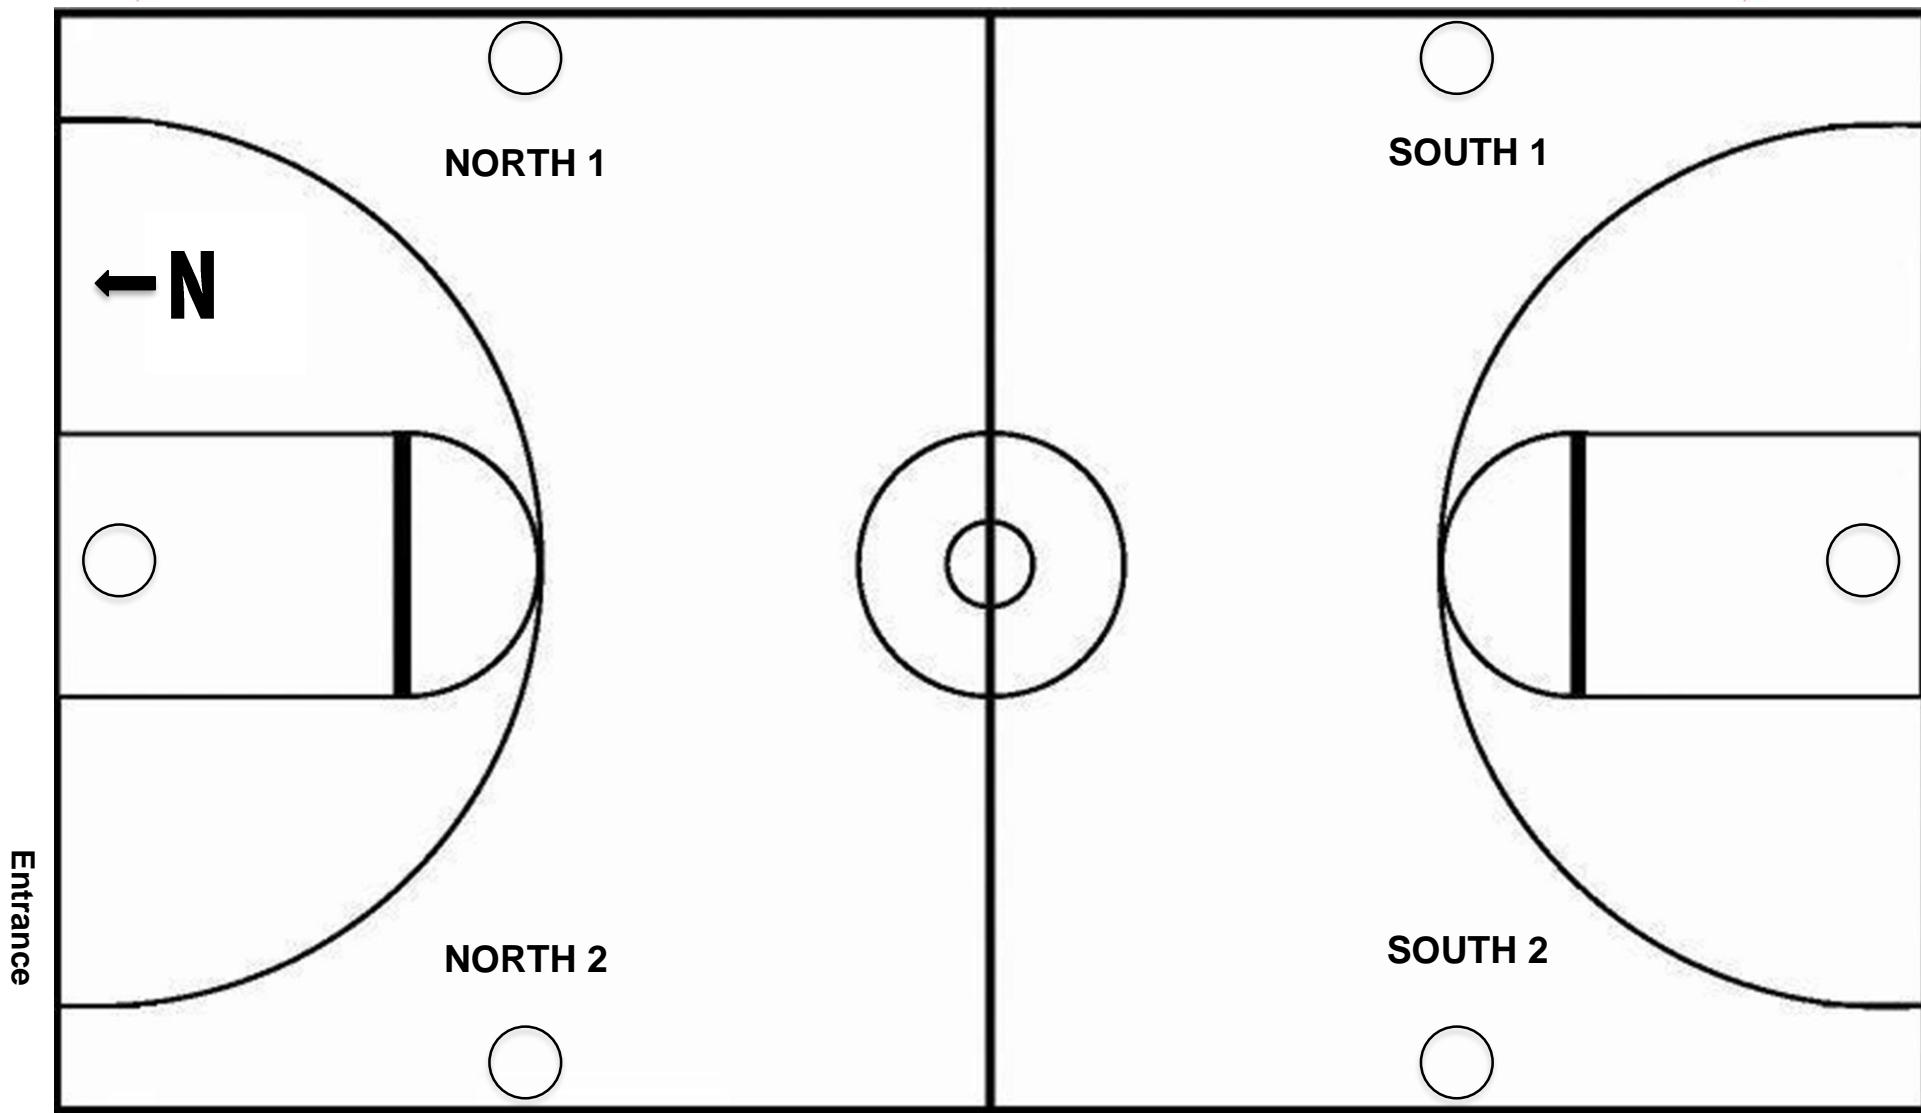

Surprise Tuesday Practice Schedule

← Parking ← Restrooms in the Hallway.

Calibre Academy Gymnasium, 15679 W. Custer Ln. Surprise, AZ 85379

NORTH 1	NORTH 2	SOUTH 1	SOUTH 2
6:30 Team 1 and 2 Pre-K	6:30 Barnes 3 rd /4 th	6:30 Lawler 5 th /6 th	6:30 Sapp 3 rd /4 th
7:30 Fletcher 1 st /2 nd	7:30 Team 1 7 th /8 th	7:30 Cassady 1 st /2 nd	7:30 Hale 5 th / 6 th