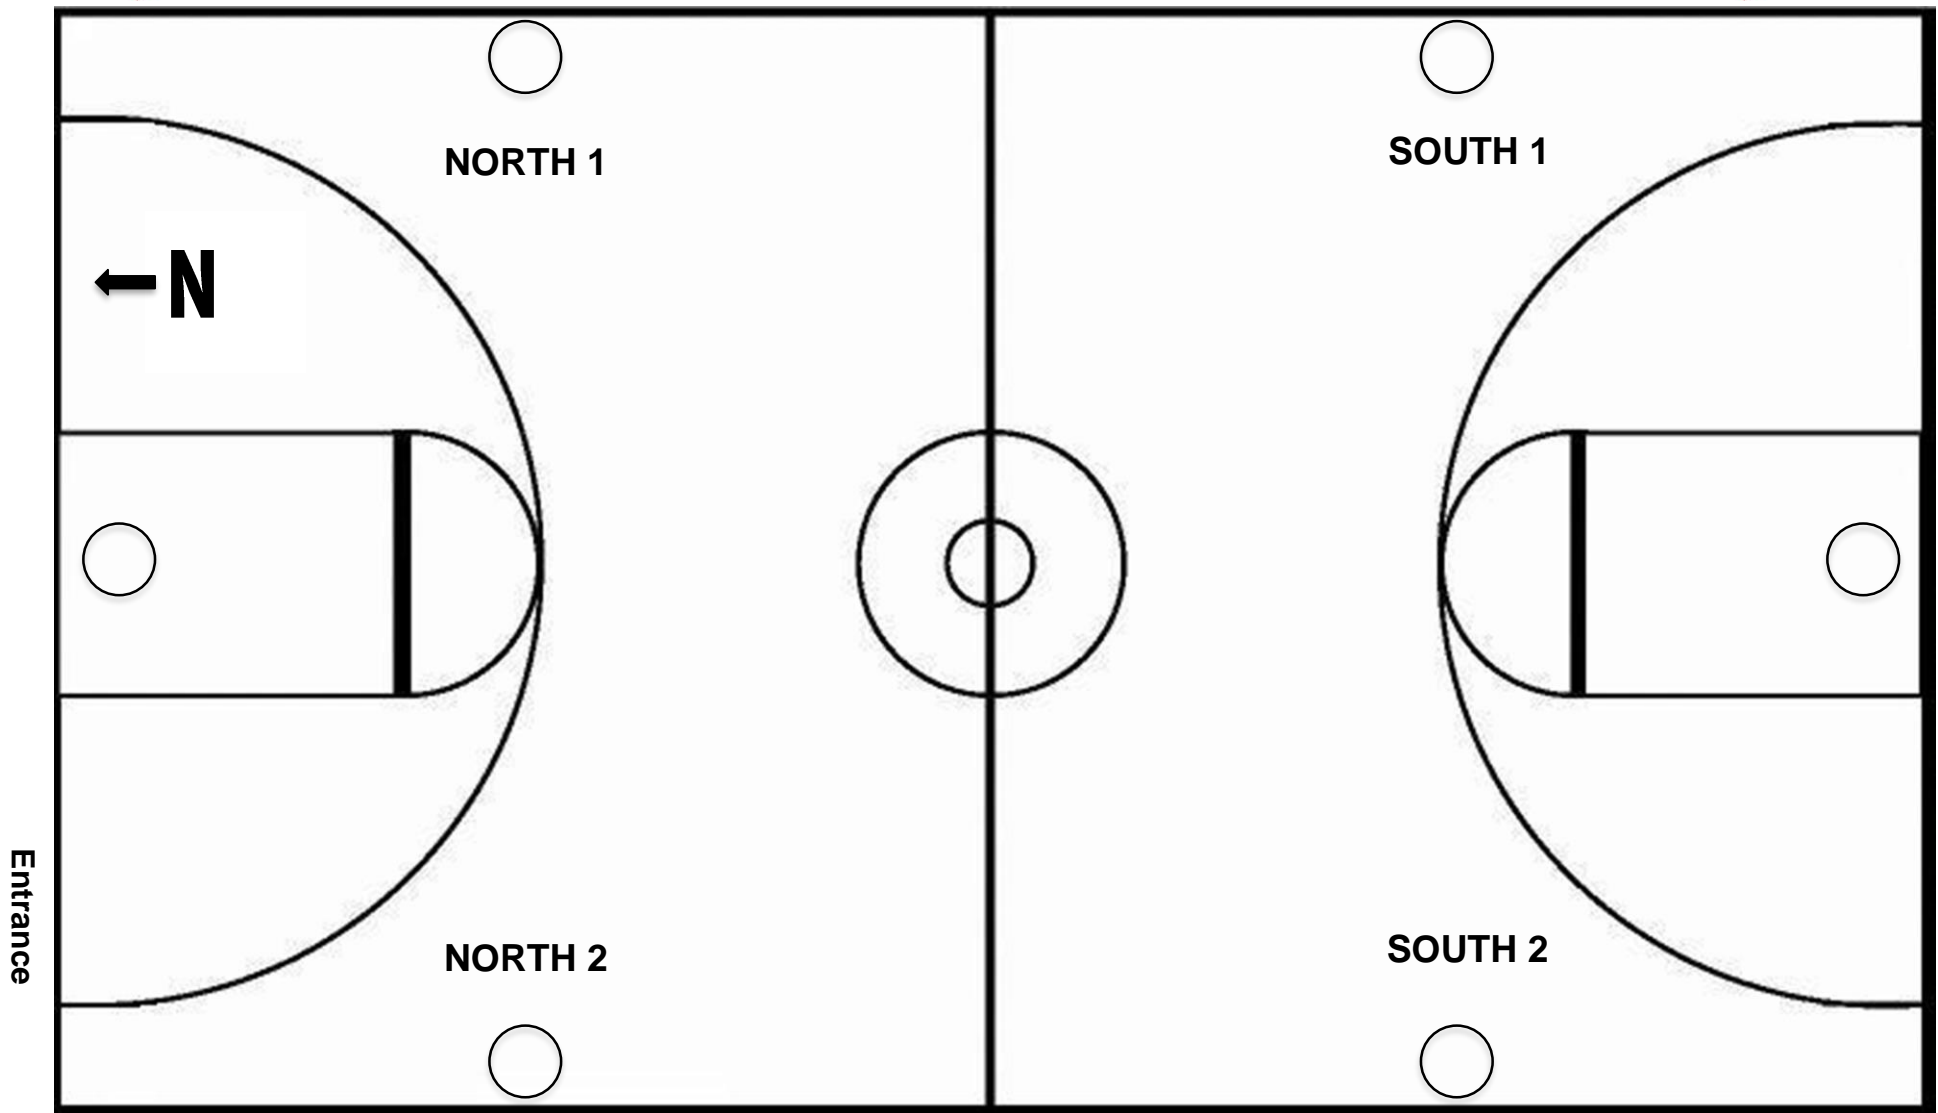

Surprise Thursday Practice Schedule

← Parking ← Restrooms in the Hallway.

Calibre Academy Gymnasium, 15679 W. Custer Ln. Surprise, AZ 85379

NORTH 1		NORTH 2		SOUTH 1		SOUTH 2	
6:30	Romero-Rowe 1 st -2 nd	6:30	Barnes Pre-K	6:30		6:30	Bearden 3 rd /4 th
7:30		7:30		7:30	Cassady 1 st /2 nd	7:30	