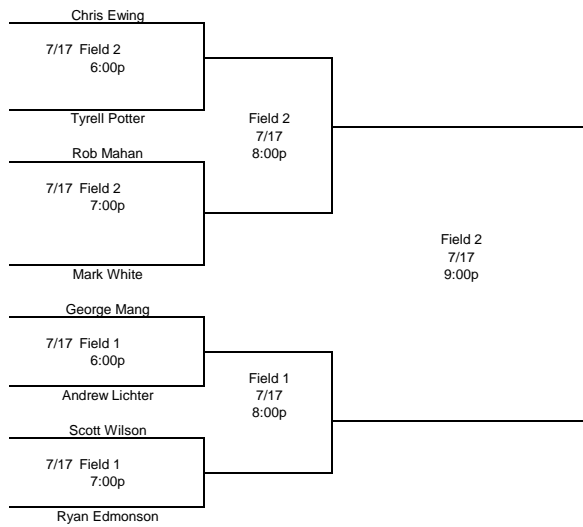

Peoria Tuesday Men's League

Team	Captain	Color
1	Ryan Edmonson	WHITE
2	Andrew Lichter	ELECTRIC BLUE
3	George Mang	GRAPHITE
4	Scott Wilson	SAND
5	Chris Ewing	SILVER
6	Tyrell Potter	HEATHER
7	Mark White	LIGHT BLUE
8	Rob Mahan	SAFETY YELLOW

***First team number listed is home team-sits in 3rd base dugout.**
***First team listed wears dark, second team light, until uniforms arrive.**

For more information:

www.ccvstars.com ; Peoria Adult Sports