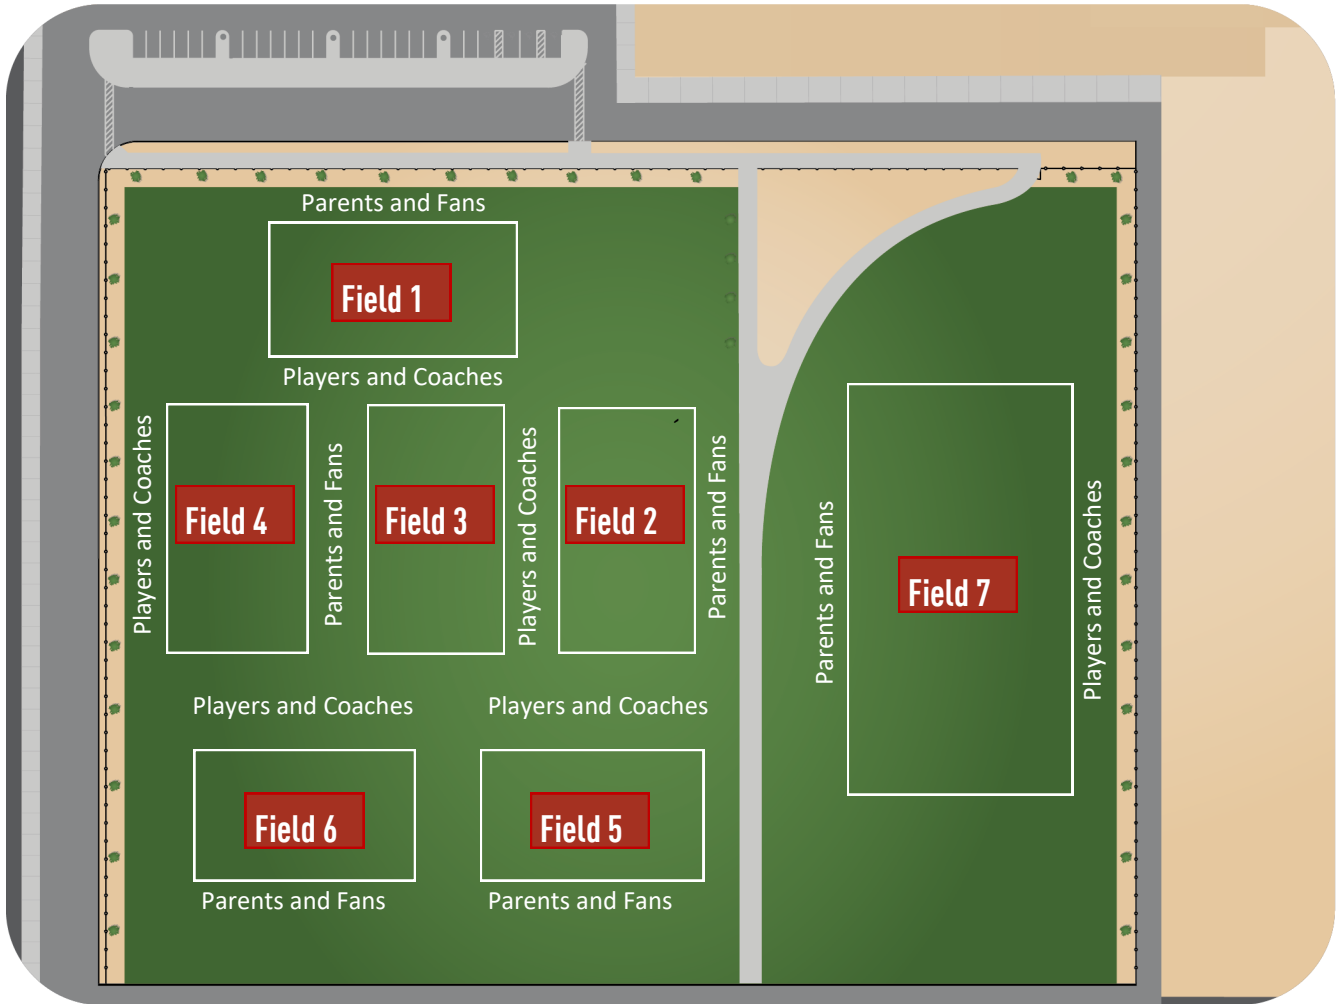

Football Game Map

Cholla St

Bullard Ave