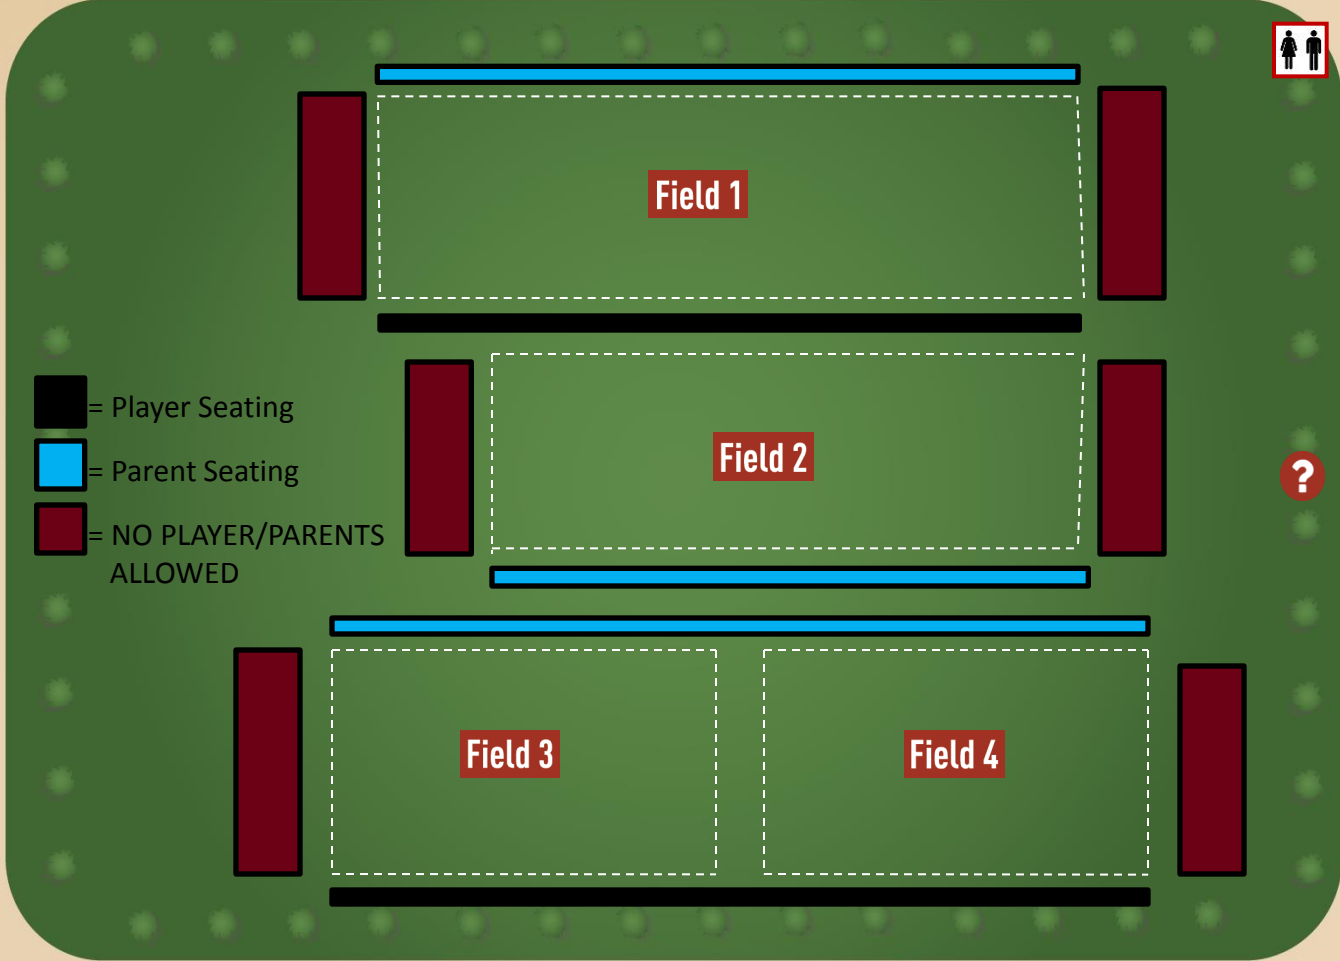

Southern Ave

Game Day Map

- = Player Seating
- = Parent Seating
- = NO PLAYER/PARENTS ALLOWED

RESTROOMS

INFO CENTER

Crismon Rd

Hampton Ave