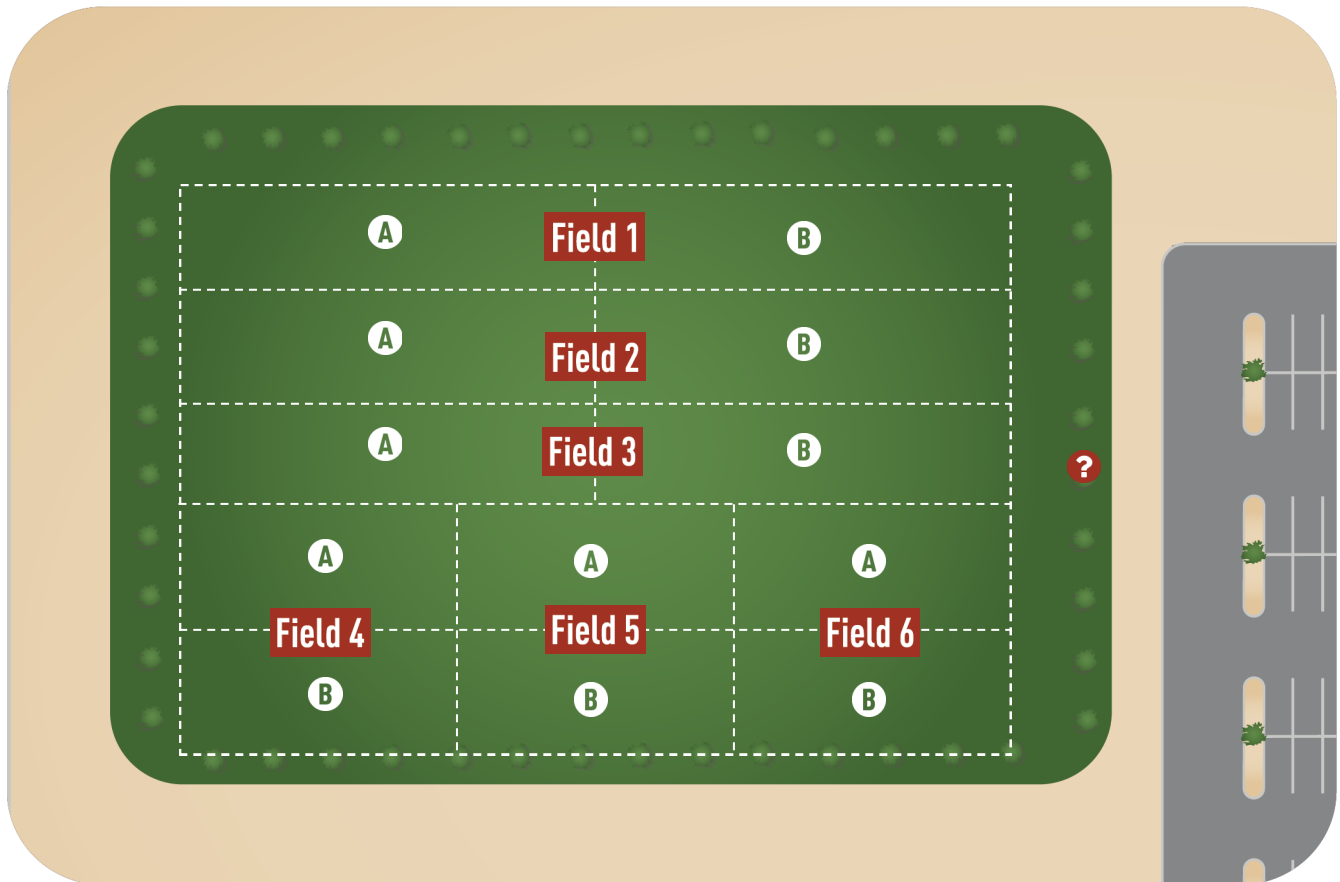

Wednesday

SOCCER

Preschool

Barry (Boys) - Field 6A - 6:15-7:15 pm
Shores (Girls) - Field 6B - 5:30-6:30

K-1st Grade

Rickard (Boys) - Field 4B - 5:30-6:30 pm
Erno (Boys) - Field 4A - 6:00-7:00 pm
Damante (Girls) - Field 5A - 5:30-6:30 pm

2nd-3rd Grade

Team 4 (Boys) - Field 2A - 6:00-7:00 pm
Sorenson (Girls) - Field 3B - 6:00-7:00 pm

4th-6th Grade

Williams - Field 1A - 7:00-8:00 pm

FLAG FOOTBALL

1st-2nd

Williams - Field 1A - 5:30-6:30 pm
Nelson - Field 3A - 6:00-7:00 pm

3rd-4th Grade

Tichenor - Field 1B - 5:30-6:30 pm
Harvey - Field 2B - 6:00-7:00 pm

Southern Ave

Crismon Rd

Hampton Ave

Key: ? Info Center