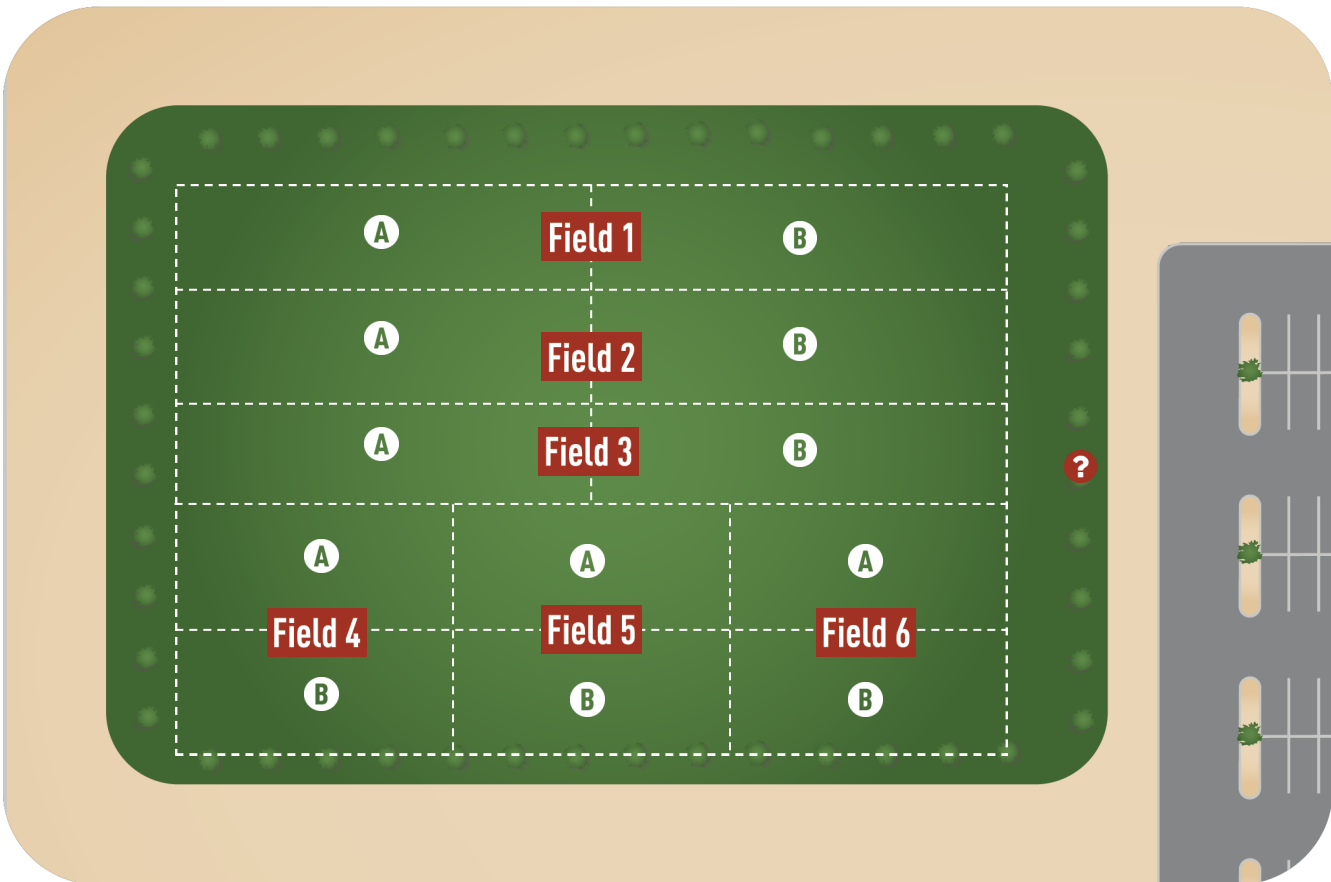

Schoch - Field 1B - 5:15-6:15 pm

3rd-4th Grade

Christian - Field 3B - 6:15-7:15 pm
Hughbanks - Field 2B - 6:00-7:00 pm

5th-6th Grade

Chichester - Field 2A - 5:30-6:30 pm

Southern Ave

Hampton Ave

Crismon Rd