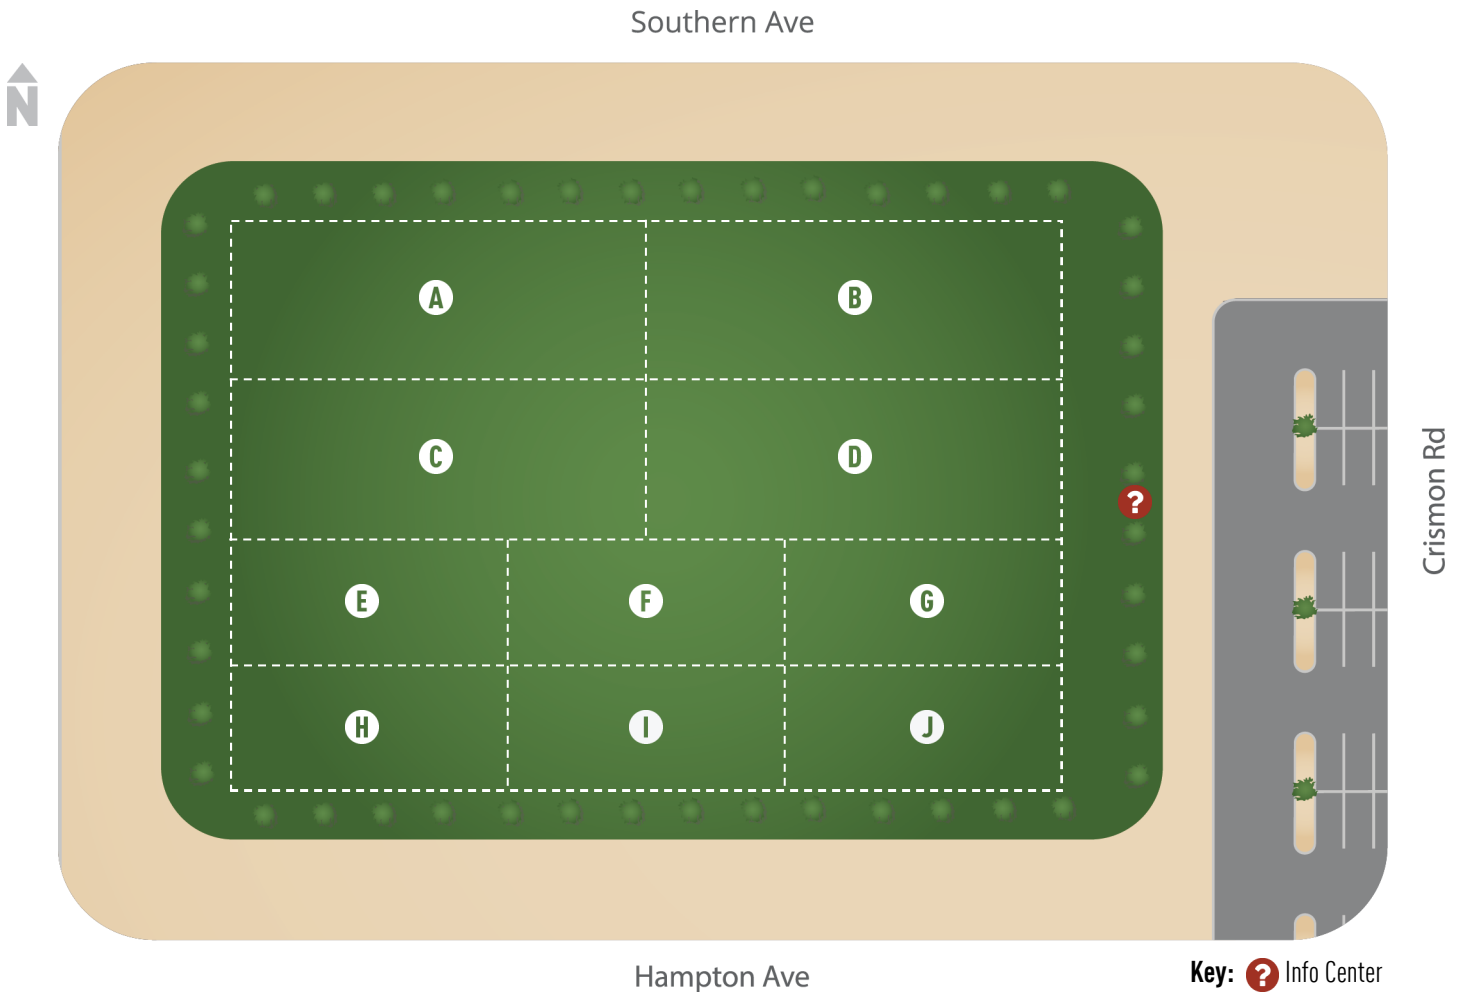

Monday

SOCCER

Preschool

Schoch (Girls) - Field G - 5:30-6:30 pm
McEuen (Boys) - Field J - 6:00-7:00 pm

K-1st Grade

Chichester (Boys) - Field FI - 6:00-7:00 pm
Galati (Girls) - Field EH - 6:00-7:00 pm

2nd-3rd Grade

Fleming (Girls) - Field C - 5:30-6:30 pm
Robertson (Girls) - Field B - 6:00-7:00 pm

4th-6th Grade

Team 4 - Field A - 7:00-8:00 pm

FLAG FOOTBALL

5rd-6th Grade

Doest - Field D - 6:00-7:00 pm