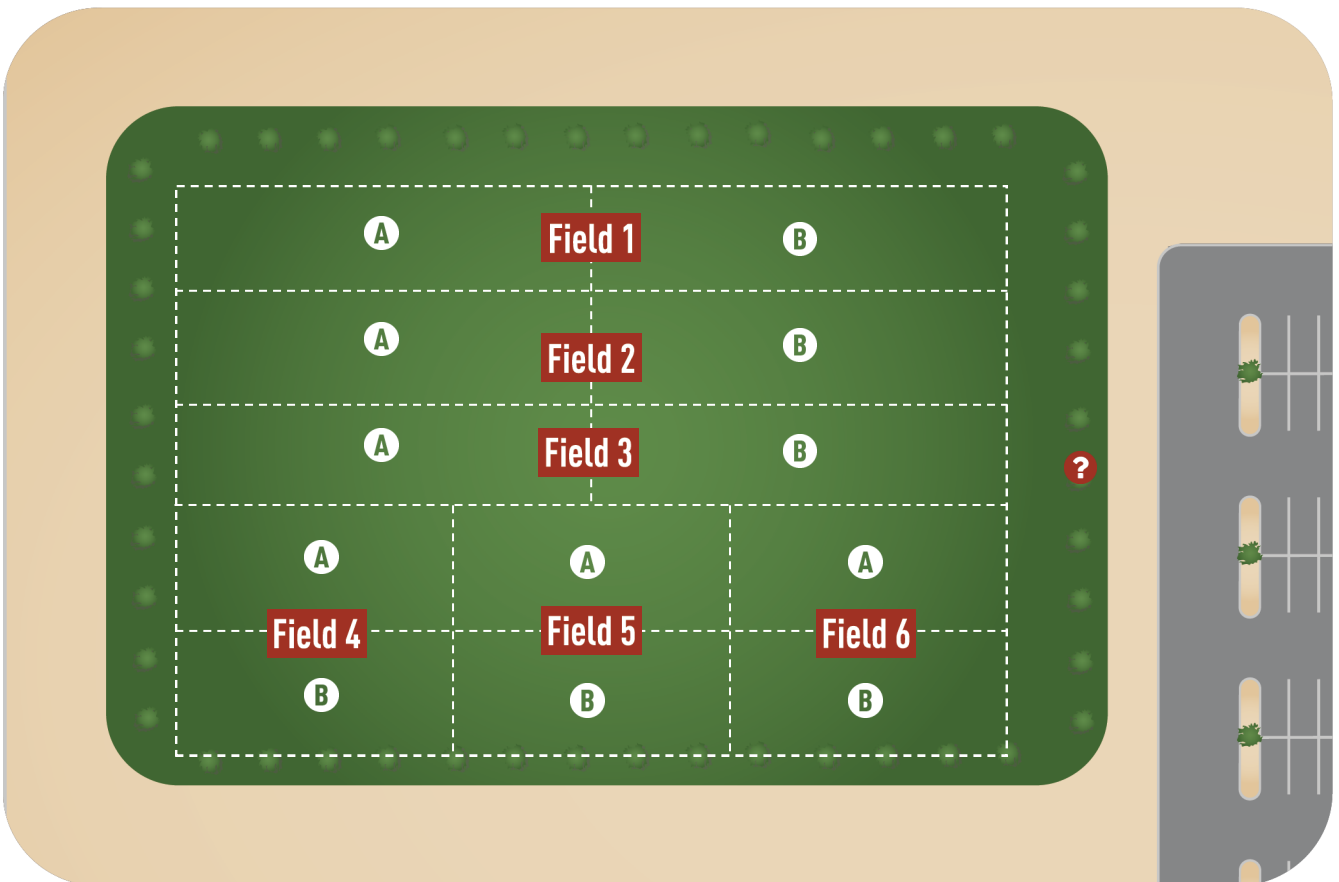

Tuesday

SOCCER

Preschool

Team 3 (Boys)- Field 6A - 6:00-7:00 pm

P. Ball (Girls)- Field 6B - 5:15-6:15 pm

K-1st Grade

McLaughlin (Girls) - Field 5A - 6:00-7:00 pm

Team 4 (Boys) - Field 5B - 5:30-6:30 pm

2nd-3rd Grade

Chichester (Boys) - Field 2B - 6:00-7:00 pm

Ball (Boys) - Field 1A - 6:15-7:15 pm

McLaughlin/Bradley (Girls) - Field 3A - 6:00-7:00

4th-6th Grade

Flores - Field 1B - 7:00-8:00 pm

Ball - Field 1A - 7:15-8:15 pm

FLAG FOOTBALL

PreK-Kinder.

Bouche - Field 4AB - 5:30-6:30 pm

1st-2nd Grade

Bouche/Sopwith - Field 4AB - 6:30-7:30 pm

5rd-6th Grade

Pfannenstiel - Field 1B - 6:00-7:00 pm

Ramos - Field 3B - 6:00-7:00 pm

Southern Ave

Hampton Ave

Crismon Rd

Key: ? Info Center