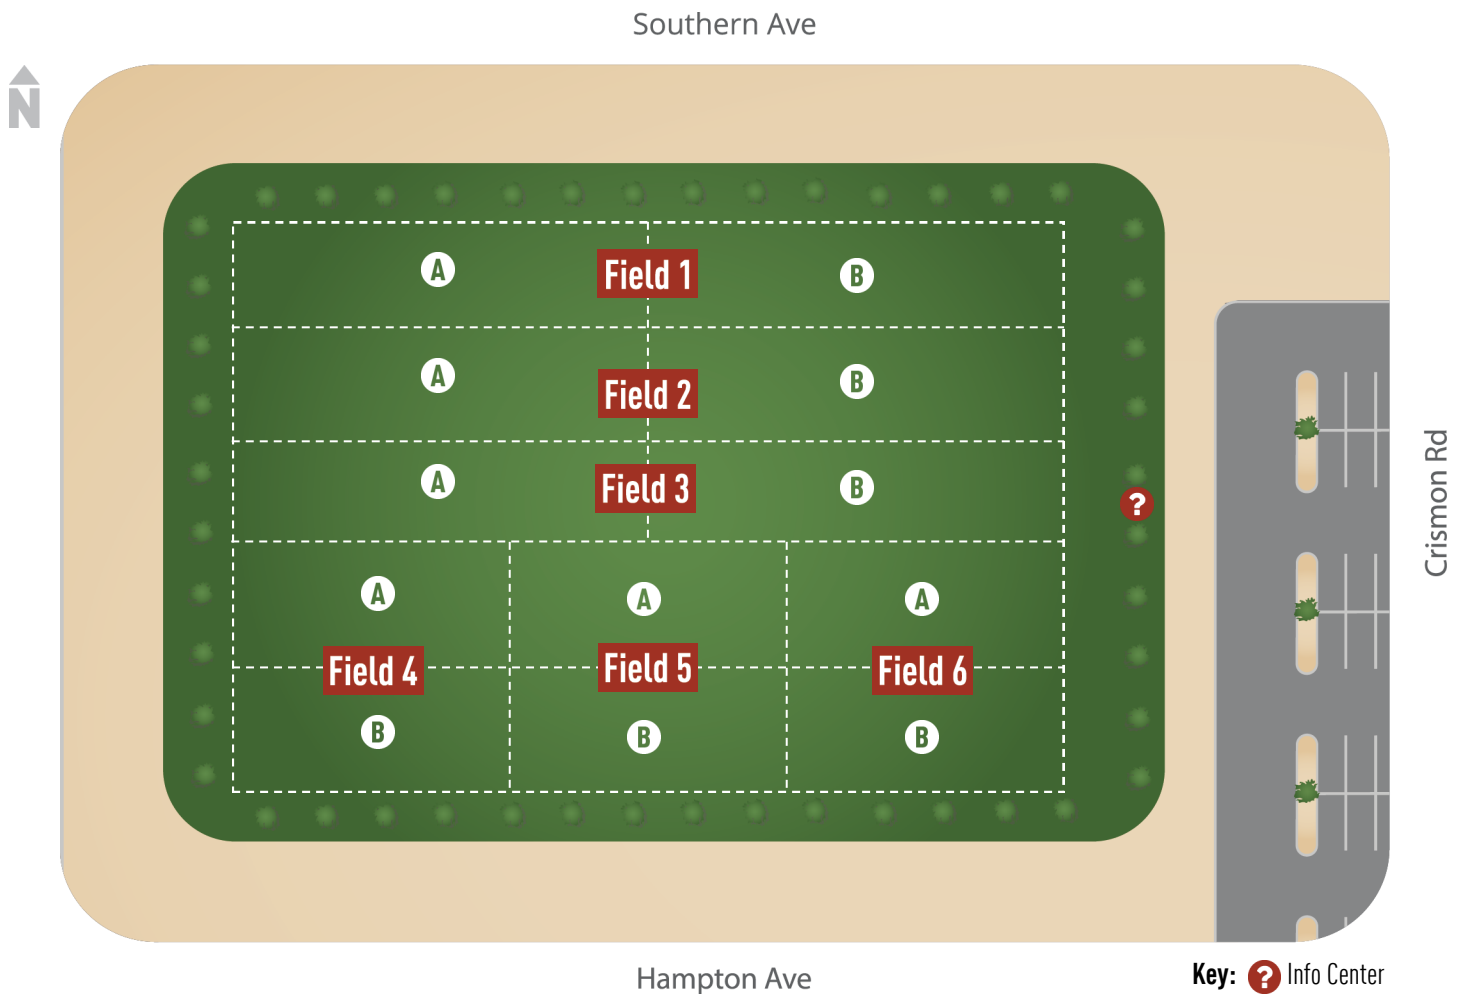

Pfannenstiel - Field 1A - 6:00-7:00 pm

Wednesday

SOCCER

Preschool

Townsend (Boys) - Field 6B - 5:30-6:30 pm
Hall (Girls) - Field 5B - 6:30-7:30

K-1st Grade

Harvey (Boys) - Field 5B - 5:30-6:30 pm
Erno (Boys) - Field 4A - 6:00-7:00 pm
Williams (Boys) - Field 4B - 6:00-7:00 pm
Damante (Girls) - Field 5A - 5:30-6:30 pm

2nd-3rd Grade

Shortridge (Girls) - Field 3A - 6:00-7:00 pm
Sorenson (Girls) - Field 3B - 6:00-7:00 pm

4th-6th Grade

Williams - Field 1B - 7:00-8:00 pm

FLAG FOOTBALL

PreK-Kinder.

Rickard - Field 6A - 6:00-7:00 pm

1st-2nd

Nelson - Field 2A - 6:30-7:30 pm

3rd-4th Grade

Tichenor - Field 2B - 6:00-7:00 pm

Thursday

SOCCER

Preschool

Gobin (Girls) - Field 6B - 5:30-6:30 pm

PreK-Kinder.

Owens - Field 5A - 6:00-7:00 pm

1st-2nd Grade

Saldana - Field 4AB - 6:30-7:30 pm

3rd-4th Grade

Christian - Field 1A - 5:30-6:30 pm

Garben - Field 2A - 5:30-6:30 pm

Green - Field 3B - 6:00-7:00 pm