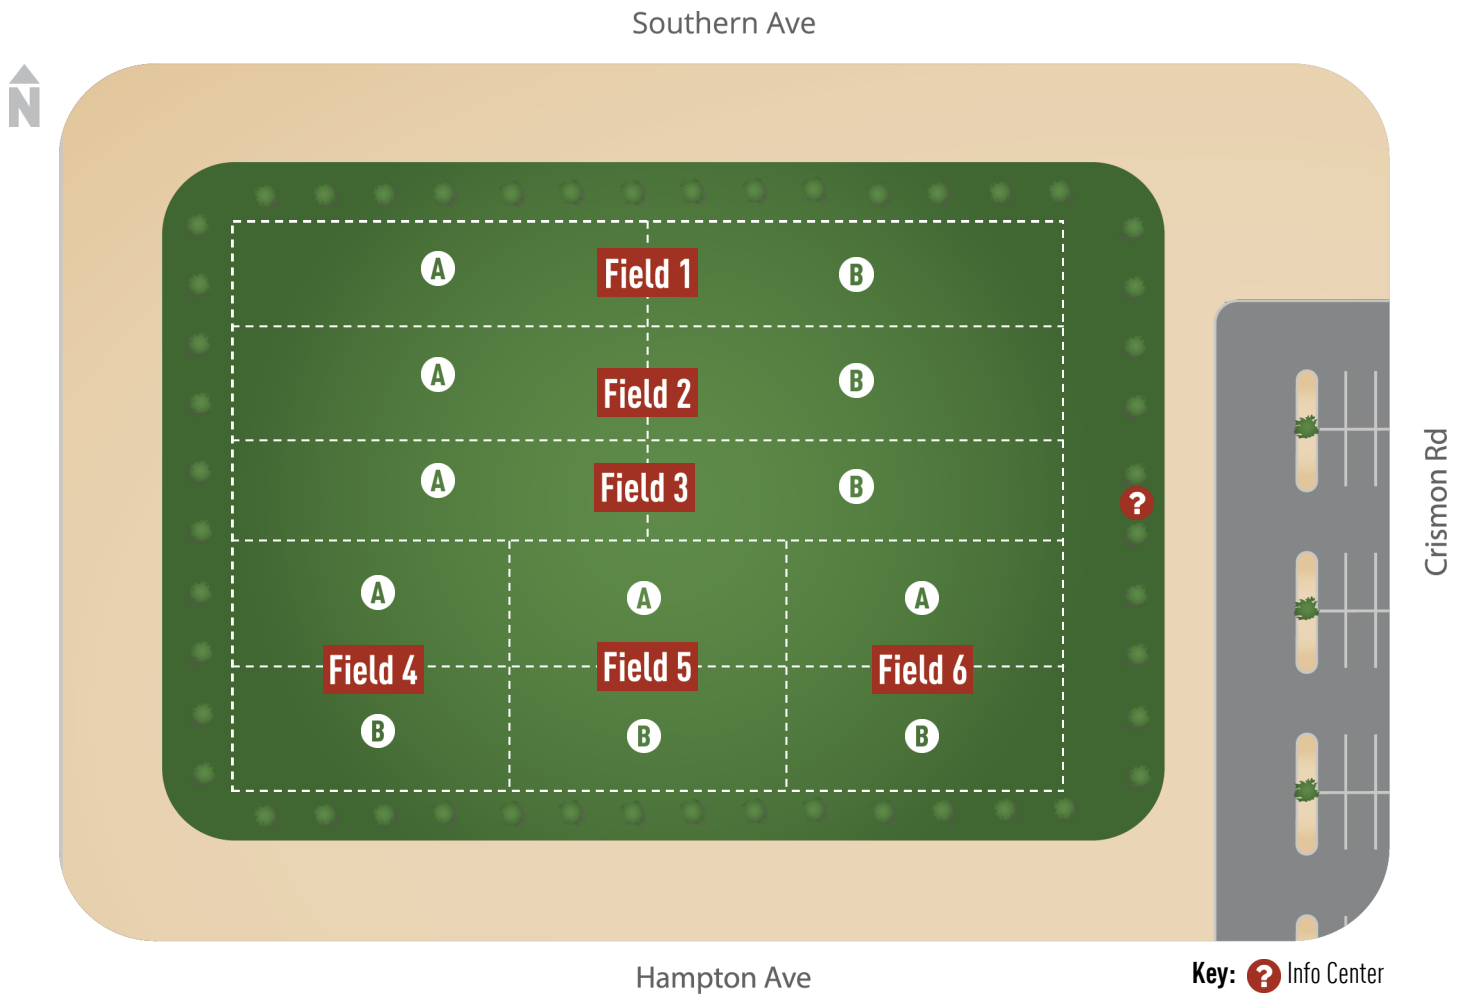

5rd-6th Grade

Doest - Field 3B - 6:00-7:00 pm

Schoch - Field 1B - 6:30-7:30 pm

Tuesday

SOCCER

Preschool

K. Baker (Boys)- Field 4A - 5:30-6:30 pm
B. Baker (Boys)- Field 4B - 5:30-6:30 pm
N. Knight (Girls)- Field 5A - 5:30-6:30 pm
Siemens (Girls)- Field 5B - 6:00-7:00 pm

Pfannenstiel - Field 1A - 6:00-7:00 pm

Wednesday

SOCCER

Preschool

Townsend (Boys) - Field 6B - 5:30-6:30 pm
Hall (Girls) - Field 5B - 6:30-7:30

K-1st Grade

Harvey (Boys) - Field 5B - 5:30-6:30 pm
Erno (Boys) - Field 4A - 6:00-7:00 pm
Williams (Boys) - Field 4B - 6:00-7:00 pm
Damante (Girls) - Field 5A - 5:30-6:30 pm

2nd-3rd Grade

Shortridge (Girls) - Field 3A - 6:00-7:00 pm
Sorenson (Girls) - Field 3B - 6:00-7:00 pm

4th-6th Grade

Williams - Field 1B - 7:00-8:00 pm

FLAG FOOTBALL

PreK-Kinder.

Rickard - Field 6A - 6:00-7:00 pm

5th-6th Grade

Chichester - Field 2B - 7:00-8:00 pm