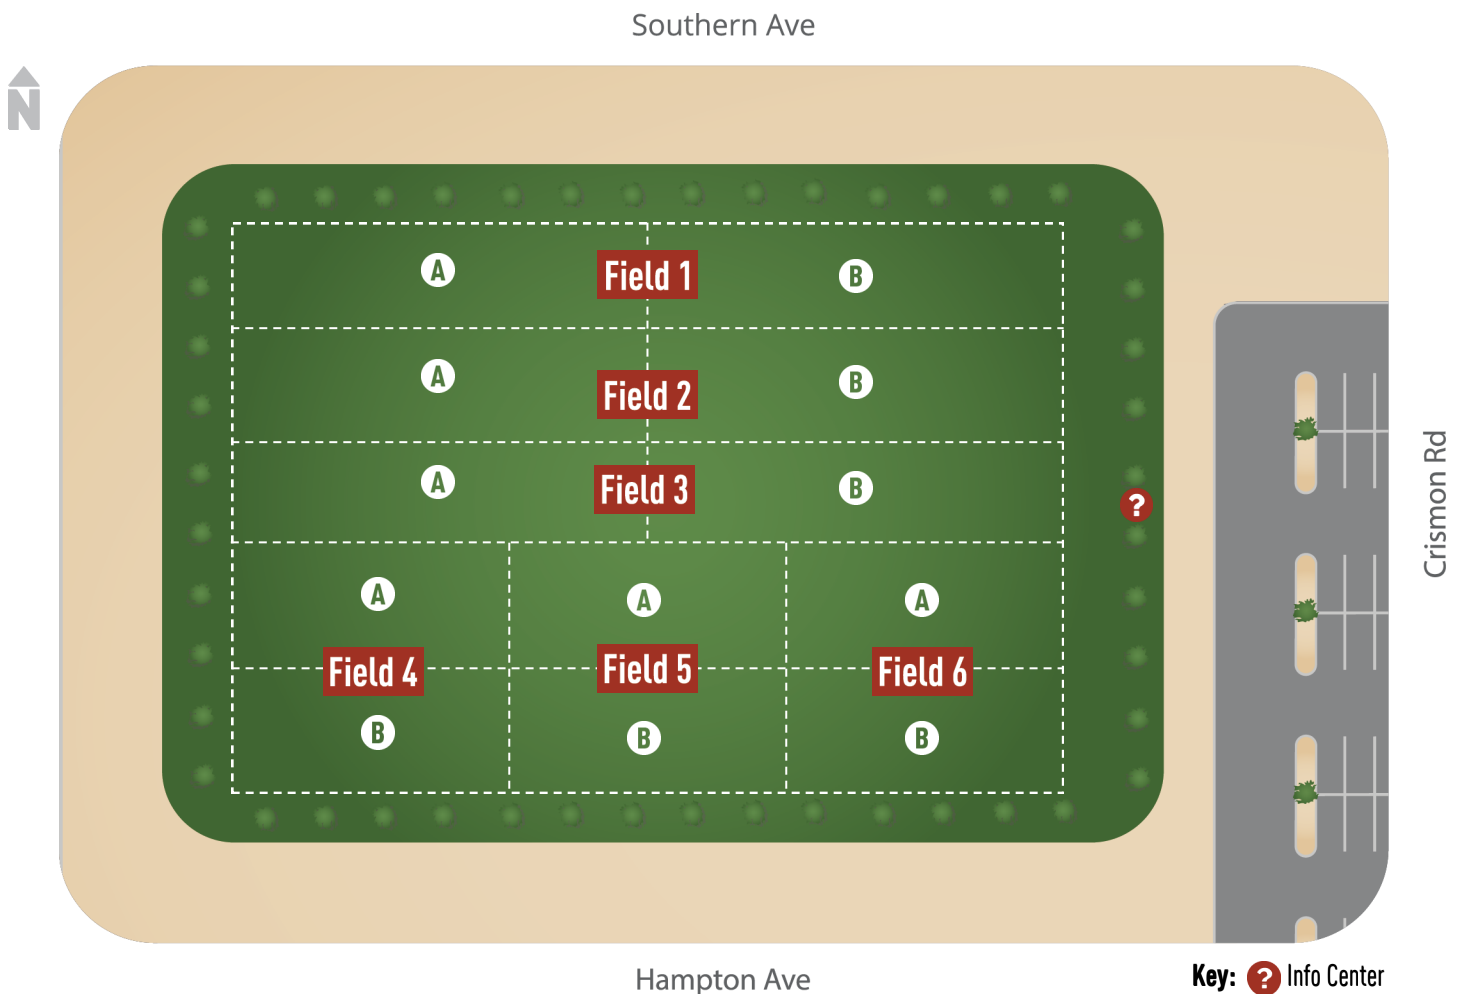

Pfannenstiel - Field 1A - 6:00-7:00 pm

Wednesday

SOCCER

Preschool

Townsend (Boys) - Field 6B - 5:30-6:30 pm
Hall (Girls) - Field 5B - 6:30-7:30

K-1st Grade

Harvey (Boys) - Field 5B - 5:30-6:30 pm
Erno (Boys) - Field 4A - 6:00-7:00 pm
Williams (Boys) - Field 4B - 6:00-7:00 pm
Damante (Girls) - Field 5A - 5:30-6:30 pm

2nd-3rd Grade

Shortridge (Girls) - Field 3A - 6:00-7:00 pm
Sorenson (Girls) - Field 3B - 6:00-7:00 pm

4th-6th Grade

Williams - Field 1B - 7:00-8:00 pm

FLAG FOOTBALL

PreK-Kinder.

Rickard - Field 6A - 6:00-7:00 pm

PreK-Kinder.

Owens - Field 5A - 6:00-7:00 pm

1st-2nd Grade

Saldana - Field 4AB - 6:30-7:30 pm

3rd-4th Grade

Christian - Field 1A - 5:30-6:30 pm

Garben - Field 2A - 5:30-6:30 pm

Green - Field 3B - 6:00-7:00 pm